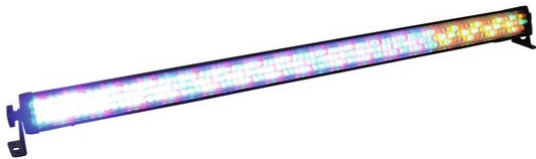

eurolite®

LED BAR-252 RGBA 10mm 20°

Versatile LED-RGBA color changer

Réf. : 51930418

GTIN: 4026397397031

L'article n'est plus disponible.

eurolite®

LED BAR-252 RGBA 10mm 20°

Versatile LED-RGBA color changer

Réf. : 51930418

GTIN: 4026397397031

Caractéristiques:

- Operable in stand-alone mode or via DMX
- DMX512 control possible via any commercial DMX controller (occupies max.19 channels)
- 4, 6 or 19 DMX channels selectable for numerous applications
- Sound-control via built-in microphone
- Comfortable addressing and setting via control panel with LCD display and four operating buttons
- Functions: Static colors, RGBA color blend, internal programs, dimmer and strobe settings via DMX, Master/Slave
- Equipped with 252 x 10 mm LED
- Locking possibility at the mounting bracket
- Ready for connection with power cord and safety plug
- Available in 2 LED beam angles: 20° or 40°
- Advantages of high-power LED technology: extreme light output, long life, low power consumption, defacto maintenance free with brilliant light radiation
- Effet stroboscope
- Commandé via stand-alone; DMX
- Déjà préprogrammé pour %: Light 'J'; LED PC-Control 512