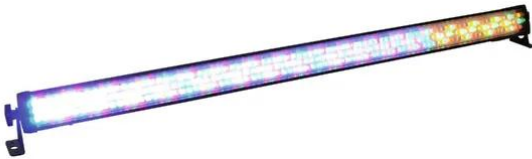

## LED BAR-252 RGBA 10mm 20°

Versatile LED-RGBA color changer

Réf. : 51930418

GTIN: 4026397397031

### Caractéristiques:

---

- Operable in stand-alone mode or via DMX
- DMX512 control possible via any commercial DMX controller (occupies max.19 channels)
- 4, 6 or 19 DMX channels selectable for numerous applications
- Sound-control via built-in microphone
- Comfortable addressing and setting via control panel with LCD display and four operating buttons
- Functions: Static colors, RGBA color blend, internal programs, dimmer and strobe settings via DMX, Master/Slave
- Equipped with 252 x 10 mm LED
- Locking possibility at the mounting bracket
- Ready for connection with power cord and safety plug
- Available in 2 LED beam angles: 20° or 40°
- Advantages of high-power LED technology: extreme light output, long life, low power consumption, defacto maintenance free with brilliant light radiation
- Effet stroboscope
- Commandé via stand-alone; DMX
- Fixtures disponibles pour Light´J; LED PC-Control 512