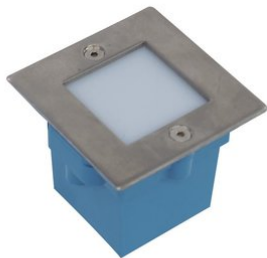

eurolite®

LED recessed light 9 white LEDs, milky

Decorative recessed spotlight

Réf.: 51937065

GTIN: 4026397227451

L'article n'est plus disponible.

eurolite®

LED recessed light 9 white LEDs, milky

Decorative recessed spotlight

Réf. : 51937065

GTIN: 4026397227451

Caractéristiques:

- Square luminaire with milky plastic cover for even light dispersion, and polished aluminum frame
- Wall and ceiling mounting possible
- Indoor or outdoor use
- Metal luminaire housing
- Plastic mounting housing and frame
- Perfect for decorative and illumination purposes (i.e. in stairways, cinemas, theatres, corridors or hallways, showrooms, etc.)
- Advantages of LED technology: long life of the LEDs, low power consumption, minimal heat emission, defacto maintenance free with brilliant light radiation
- Delivered without power cord but with fixing equipment
- Available in 5 colors