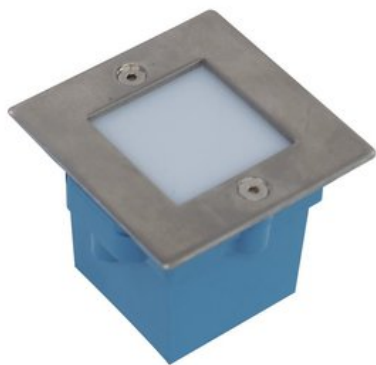

EUROLITE LED recessed light 9 blue LEDs, milky

Decorative recessed spotlight

Réf. : 51937066

GTIN: 4026397227475

L'article n'est plus disponible.

Caractéristiques:

- Square luminaire with milky plastic cover for even light dispersion, and polished aluminum frame
- Wall and ceiling mounting possible
- Indoor or outdoor use
- Metal luminaire housing
- Plastic mounting housing and frame
- Perfect for decorative and illumination purposes (i.e. in stairways, cinemas, theatres, corridors or hallways, showrooms, etc.)
- Advantages of LED technology: long life of the LEDs, low power consumption, minimal heat emission, defacto maintenance free with brilliant light radiation
- Delivered without power cord but with fixing equipment
- Available in 5 colors

Logistique

EAN / GTIN: 4026397227475

Poids: 0,23 kg

Longueur: 0.08 m

Largeur: 0.08 m

Hauteur: 0.07 m

Données techniques:

Alimentation électrique: 230 V AC, 50 Hz

Puissance totale de raccordement: 4,00 W

Type de protection: IP54

Dimension:
Largeur : 7,1 cm
Profondeur : 5,1 cm
Hauteur : 7,1 cm

Protection grade IP: IP54

LED number: 9

Dimensions (L x W x H):	71 x 71 x 51 mm
Mounting dimensions (LxW):	67 x 62 mm
Weight:	0.2 kg