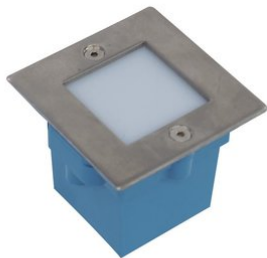

## LED recessed light 9 red LEDs, milky

Decorative recessed spotlight

Réf.: 51937067

GTIN: 4026397227499

**L'article n'est plus disponible.**

## LED recessed light 9 red LEDs, milky

Decorative recessed spotlight

Réf. : 51937067

GTIN: 4026397227499

### Caractéristiques:

---

- Square luminaire with milky plastic cover for even light dispersion, and polished aluminum frame
- Wall and ceiling mounting possible
- Indoor or outdoor use
- Metal luminaire housing
- Plastic mounting housing and frame
- Perfect for decorative and illumination purposes (i.e. in stairways, cinemas, theatres, corridors or hallways, showrooms, etc.)
- Advantages of LED technology: long life of the LEDs, low power consumption, minimal heat emission, defacto maintenance free with brilliant light radiation
- Delivered without power cord but with fixing equipment
- Available in 5 colors