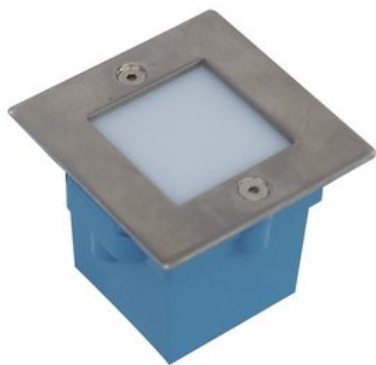

EUROLITE LED recessed light 9 yellow LEDs, milky

Decorative recessed spotlight

Réf. : 51937069

GTIN: 4026397227512

L'article n'est plus disponible.

Caractéristiques:

- Square luminaire with milky plastic cover for even light dispersion, and polished aluminum frame
- Wall and ceiling mounting possible
- Indoor or outdoor use
- Metal luminaire housing
- Plastic mounting housing and frame
- Perfect for decorative and illumination purposes (i.e. in stairways, cinemas, theatres, corridors or hallways, showrooms, etc.)
- Advantages of LED technology: long life of the LEDs, low power consumption, minimal heat emission, defacto maintenance free with brilliant light radiation
- Delivered without power cord but with fixing equipment
- Available in 5 colors

Logistique

EAN / GTIN: 4026397227512

Poids: 0,23 kg

Longueur: 0.08 m

Largeur: 0.08 m

Hauteur: 0.07 m

Données techniques:

Alimentation électrique: 230 V AC, 50 Hz

Puissance totale de raccordement: 4,00 W

Type de protection: IP54

Dimension:
Largeur : 7,1 cm
Profondeur : 5,1 cm
Hauteur : 7,1 cm

Protection grade IP: IP54

LED number: 9

Dimensions (L x W x H):	71 x 71 x 51 mm
Mounting dimensions (LxW):	67 x 62 mm
Weight:	0.2 kg