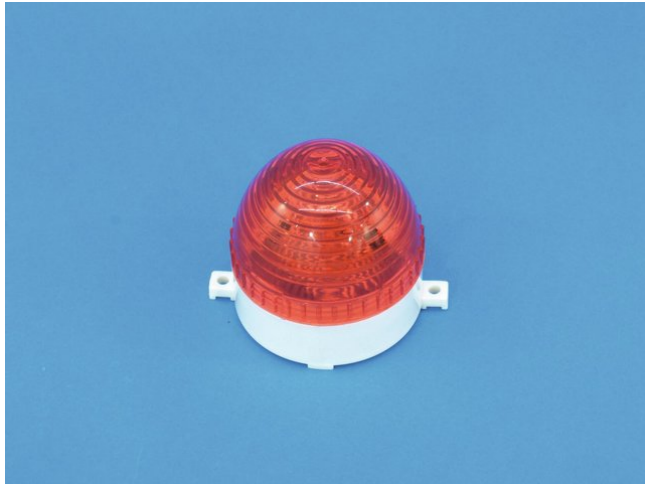

eurolite®

wall strobe, round, red

Innovative wall strobe for permanent installation

Réf. : 52200112

GTIN: 4026397236460

L'article n'est plus disponible.

eurolite®

wall strobe, round, red

Innovative wall strobe for permanent installation

Réf. : 52200112

GTIN: 4026397236460

Caractéristiques:

- Designed for professional use, e.g. on stages, in discotheques, theatres etc., as well as for home use
- The idea for decorations, party rooms or entrance areas
- Small and powerful
- Low weight
- Easy installation
- Single devices can be connected to form a strobe chain
- Available in 6 colors