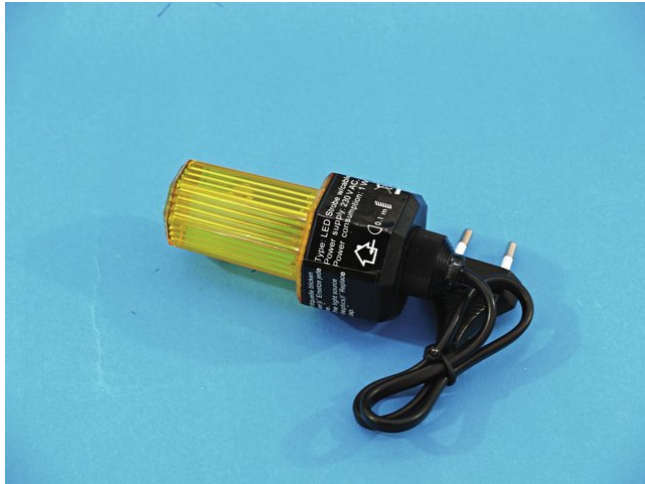

eurolite®

LED Strobe with plug yellow

Small strobe effect

Réf. : 52200214

GTIN: 4026397256390

L'article n'est plus disponible.

eurolite®

LED Strobe with plug yellow

Small strobe effect

Réf. : 52200214

GTIN: 4026397256390

Caractéristiques:

- Practical deco-strobe
- With power supply cable (ca.40 cm) and Euro-plug
- Just plug it in - ready!
- Available in 6 colors
- Advantages of LED technology: long life of the LEDs, low power consumption, minimal heat emission, defacto maintenance free with brilliant light radiation