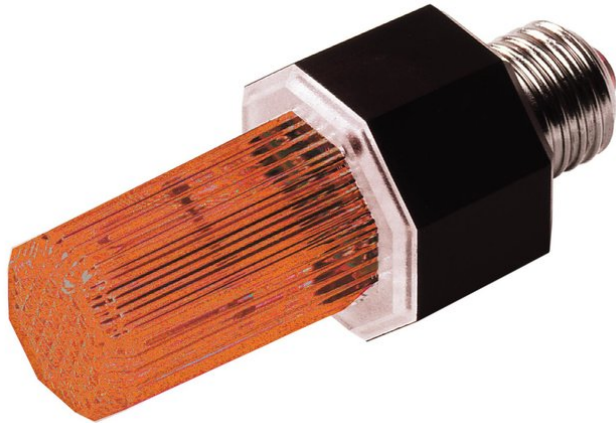

## strobe with E-27 base, orange

It's really easy!

Réf. : 52200785  
GTIN: 4026397157116

**L'article n'est plus disponible.**

## strobe with E-27 base, orange

It's really easy!

Réf. : 52200785  
GTIN: 4026397157116