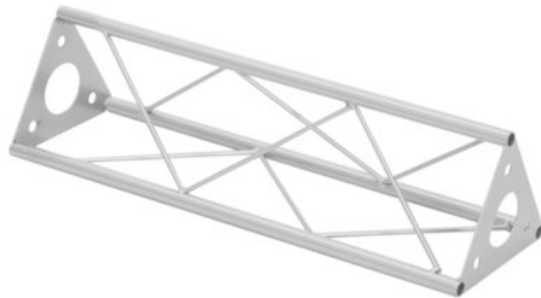

DECOTRUSS Traverse ST-470 argent

Les traverses décoratives

Réf. : 60112017

GTIN:

Prix de catalogue: 26.06 €

TVA 19% incl.

Description:

DECOTRUSS 3-point truss system

DECOTRUSS is a 3-point truss system made of steel. The individual elements are connected via three M10 bolts and nuts.

The advantage of the bolt connection system is that these bolts and nuts are easily available in case of losing fasteners.

The three main chords are made of 15 mm steel tube with 1.5 mm wall thickness and can only be used for decorative purposes. With its minimal outer dimensions of 150 mm, DECOTRUSS is ideal for creating individual design-elements in decorative areas of private homes, fair booths, shops, discotheques and theatres.

Caractéristiques:

- Une multitude de traverses et de coins permettent de créer des structures spatiales fantaisistes
- Les constructions DECOTRUSS sont conçues comme des éléments de design
- Assemblage simple
- Tube porteur: 15 mm
- Pour des domaines d'application tels que: Agencement de magasin; Agencement de salons et magasin