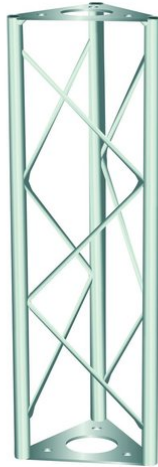

Crossbeam 500mm ST500 black

Les traverses décoratives

Réf. : 60112020
GTIN: 4026397243376

L'article n'est plus disponible.

Crossbeam 500mm ST500 black

Les traverses décoratives

Réf. : 60112020
GTIN: 4026397243376

Caractéristiques:

- Easy installation
- The DECOTRUS elements are connected with each other by three M8 screws
- Phantastic creations through a variety of crossbeams and corners
- DECOTRUS can be suitable for shop installers, fair installers etc in order to create individual design-elements
- DECOTRUS is available in silver or black
- DECOTRUS constructions are meant as design-elements
- Please respect the regulations in respect to trussing constructions