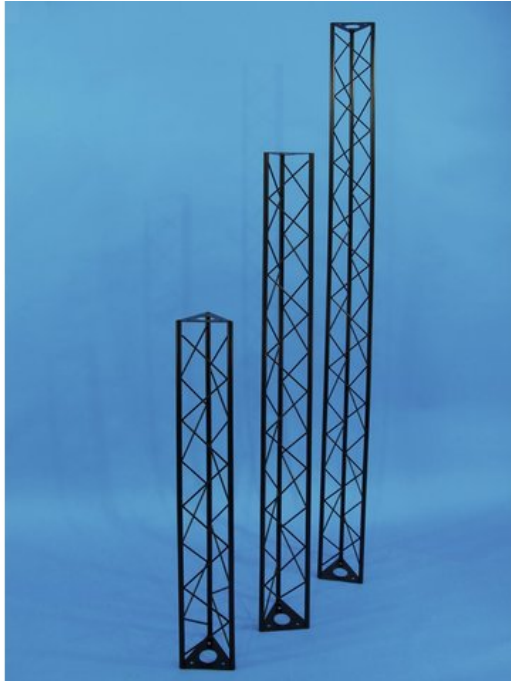

DECOTRUS Crossbeam 1500mm ST1500 black

Les traverses décoratives

Réf. : 60112040

GTIN: 4026397243413

L'article n'est plus disponible.

Description:

DECOTRUS 3-point truss system

DECOTRUS is a 3-point truss system made of steel. The individual elements are connected via three M10 bolts and nuts.

The advantage of the bolt connection system is that these bolts and nuts are easily available in case of losing fasteners.

The three main chords are made of 15 mm steel tube with 2 mm wall thickness and can only be used for decorative purposes. With its minimal outer dimensions of 150 mm, DECOTRUS is ideal for creating individual design-elements in decorative areas of private homes, fair booths, shops, discotheques and theatres.

This truss system is a mere decoration system convincing by its compact dimensions, low storage requirements and easy transportation.

Please note: this truss system must never be combined with other systems!

Caractéristiques:

- Easy installation
- The DECOTRUS elements are connected with each other by three M8 screws
- Phantastic creations through a variety of crossbeams and corners
- DECOTRUS can be suitable for shop installers, fair installers etc in order to create individual design-elements
- DECOTRUS is available in silver or black
- DECOTRUS constructions are meant as design-elements
- Please respect the regulations in respect to trussing constructions