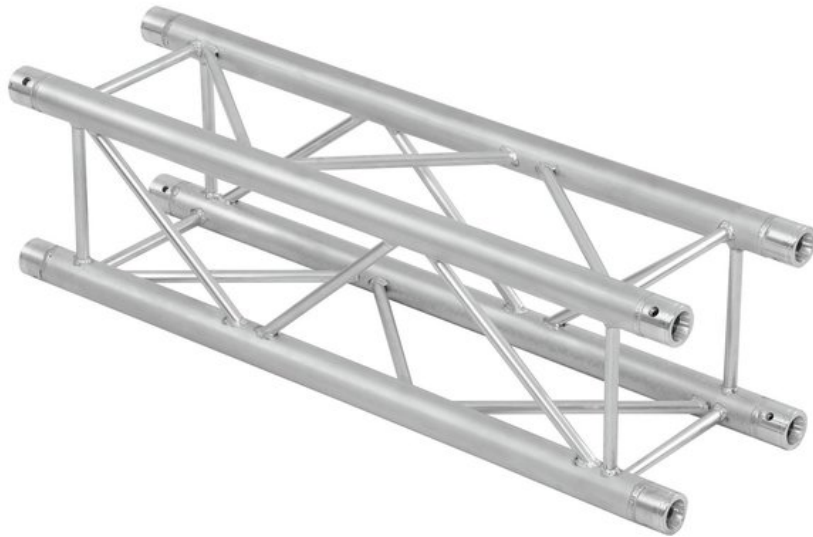

## ALUTRUSS QUADLOCK QQTR-210 4-way cross beam

Système de traverses 4 points

Réf. : 60302902

GTIN: 4026397164121

### Description:

QUADLOCK QQTR 4-point truss system

QUADLOCK QQTR is a 4-point truss system made of aluminum. The individual elements are connected via four cones, pivots and pins.

The advantage of the conical connection system is that the cones completely fit into the main chords so that highest load capacity is guaranteed. The Quick-Lock system enables fast, efficient and highly aesthetic assembly when the truss constructions are frequently assembled and dismantled.

The four main chords are made of 50 mm aluminum tube with 2 mm wall thickness and offer a good relation between strength and weight. The braces have a diameter of 16 mm with 2 mm wall thickness and leave enough space for installing couplers, hooks and clamps.

With 290 mm outer dimensions, QUADLOCK QQTR is a stable truss system for higher loads and extended durability. This system is mainly designed for intense use in stage installations, fair installations, event installations but also for permanent installations in discotheques and theatres.