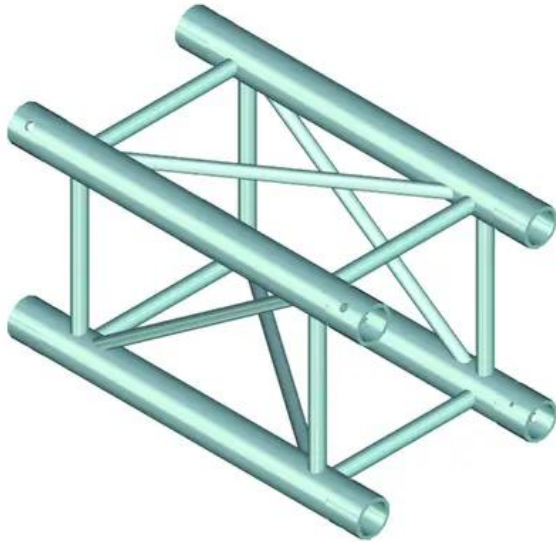

ALUTRUSS Traverse 4 voies TQTR-3000 TOWERTRUSS

Tour à traverses 4 points

Réf. : 60304440

GTIN: 4026397199765

Description:

TOWERTRUSS TQTR 4-point truss system

TOWERTRUSS TQTR is a 4-point truss system made of aluminum. The individual elements are connected via four cones, pivots and pins. TOWERTRUSS TQTR is made of EN-AW 6082 T6 (AlMgSi1 T6) alloy with 20 mm braces for high loads.

The advantage of the conical connection system is that the cones completely fit into the main chords so that highest load capacity is guaranteed. The Quick-Lock system enables fast, efficient and highly aesthetic assembly when the truss constructions are frequently assembled and dismantled.

The four main chords are made of 50 mm aluminum tube with 4 mm wall thickness and offer a good relation between strength and weight. The braces have a diameter of 20 mm with 2 mm wall thickness and leave enough space for installing couplers, hooks and clamps.

With 290 mm outer dimensions, TOWERTRUSS TQTR is a stable truss system for high loads and extended durability. This system is mainly designed for building the Tower System I and II and for intense use in stage installations, fair installations, event installations.