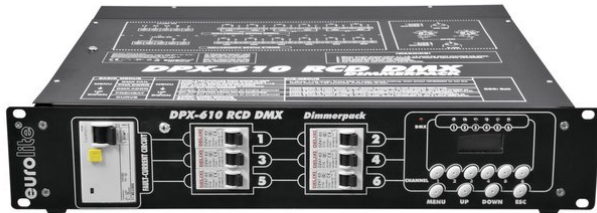

## DPX-610 RCD DMX dimmer pack

Gradateur numérique 6 canaux

Réf. : 70064119

GTIN: 4026397367669

**L'article n'est plus disponible.**

## DPX-610 RCD DMX dimmer pack

Gradateur numérique 6 canaux

Réf. : 70064119

GTIN: 4026397367669

### Caractéristiques:

---

- Residual current device (RCD)
- Universal dimmer pack for professional use
- Can be operated 1-phase or 3-phase
- 6 x 10 A
- DMX-control or analogue control possible
- The DMX-starting address can be adjusted on the device
- Synchronisation of several DPX-610 possible via DMX
- Adjusting the lamp pre-heat
- All modes are displayed via LEDs and the display
- With automatic circuit breaker per channel
- Channel outputs on the rear panel via pole connectors
- Only for professional use