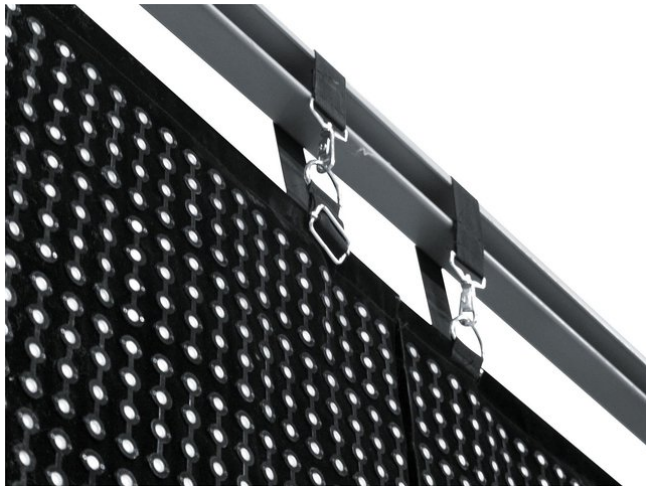

eurolite®

LSD-100 MK2 custom / per sqm

Custom sizes for LED soft displays of the LSD series

Réf. : 80503201

GTIN: 4026397542493

L'article n'est plus disponible.

eurolite®

LSD-100 MK2 custom / per sqm

Custom sizes for LED soft displays of the LSD series

Réf. : 80503201

GTIN: 4026397542493

Caractéristiques:

- Fully assembled LED soft displays produced according to your individual dimensions - contact our sales team!
- Production of model LSD-100 available in steps of 1.60 meters (equals 16 pixels)
- Maximum size 1280 x 1024 pixels
- For quick 2-man installation and uncomplicated transport, a size of up to 5 meters per display is recommended
- Price per square meter
- Available in black and white
- Regular delivery time by sea freight: about 9 weeks
- Short-term delivery by air freight: about 4 weeks
- Vous trouverez de plus amples informations sur ce produit dans la rubrique « Téléchargements » de la fiche technique