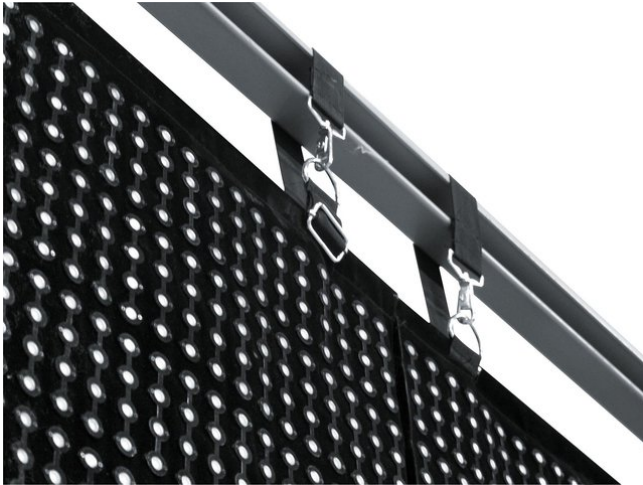

eurolite®

LSD-75 MK2 custom / per m²

Custom sizes for LED soft displays of the LSD series

Réf. : 80503203

GTIN: 4026397542509

L'article n'est plus disponible.

eurolite®

LSD-75 MK2 custom / per m²

Custom sizes for LED soft displays of the LSD series

Réf. : 80503203

GTIN: 4026397542509

Caractéristiques:

- Fully assembled LED soft displays produced according to your individual dimensions - contact our sales team!
- Production of model LSD-75 available in steps of 1.2 meters (equals 16 pixels)
- Maximum size 1280 x 1024 pixels
- For quick 2-man installation and uncomplicated transport, a size of up to 5 meters per display is recommended
- Price per square meter
- Available in black and white
- Regular delivery time by sea freight: about 9 weeks
- Short-term delivery by air freight: about 4 weeks
- Vous trouverez de plus amples informations sur ce produit dans la rubrique « Téléchargements » de la fiche technique