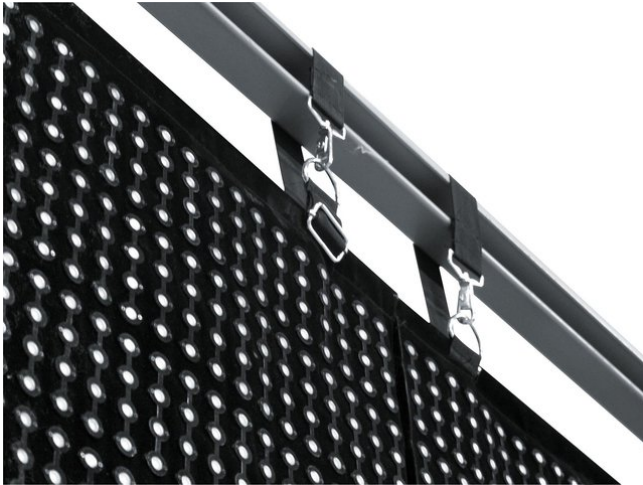

eurolite®

LSD-37.5 MK2 custom / per m²

Custom sizes for LED soft displays of the LSD series

Réf. : 80503211

GTIN: 4026397542523

L'article n'est plus disponible.

eurolite®

LSD-37.5 MK2 custom / per m²

Custom sizes for LED soft displays of the LSD series

Réf. : 80503211

GTIN: 4026397542523

Caractéristiques:

- Fully assembled LED soft displays produced according to your individual dimensions - contact our sales team!
- Production of model LSD-37.5 available in steps of 0.60 meters (equals 16 pixels)
- Maximum size 1280 x 1024 pixels
- For quick 2-man installation and uncomplicated transport, a size of up to 5 meters per display is recommended
- Price per square meter
- Available in black and white
- Regular delivery time by sea freight: about 9 weeks
- Short-term delivery by air freight: about 4 weeks
- Vous trouverez de plus amples informations sur ce produit dans la rubrique « Téléchargements » de la fiche technique