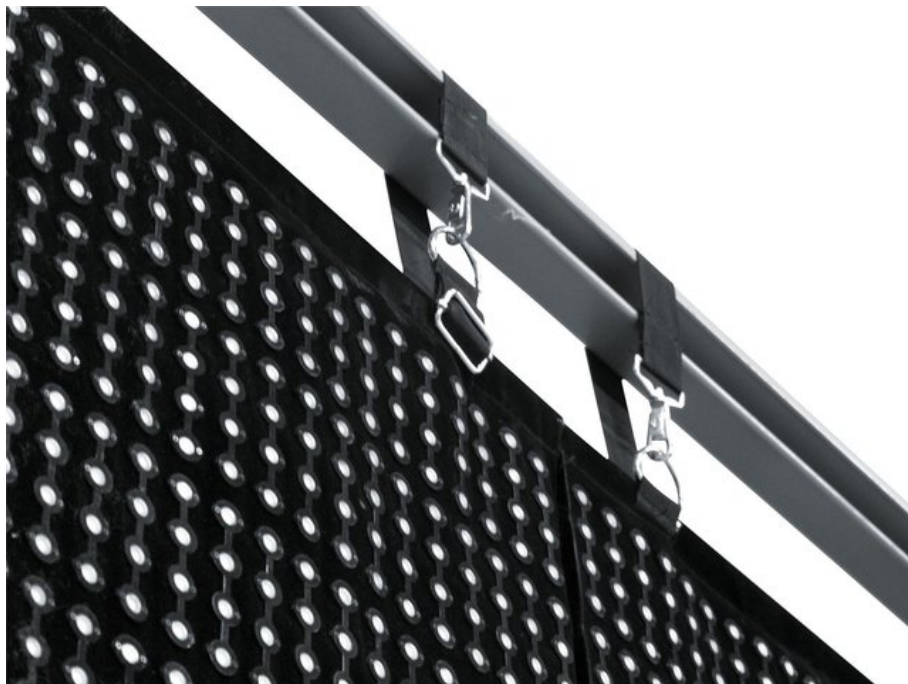

EUROLITE LSD-25 IP44 (H)1.6m x (W)1.2m

Affichages LED souples

Réf. : 80503220

GTIN: 4026397390179

L'article n'est plus disponible.

Description:

Legal LSD trip!

It's out of the question, that you don't need pills or illegal substances to expand your conscious. Some LSD from Eurolite also serves the purpose. LSD, that are our new LED Soft Displays, which start a competition with stiff LED panels. They are flexible curtains with a very low own weight. Just like a carpet they can be coiled up (some may only be fold up). So transport as well as installation are alleviated enormously. Even huge surfaces can quickly be mounted by only two persons - to connect the different curtains is a child's play, by the way. Whether for clubs, halls, open airs, shop windows or exhibitions, the LSD curtains are suitable for any advertising and entertaining purposes. They meet the IP Code 44 and thus can be used outdoors. Ultra-bright tri-color SMD RGB LEDs are installed. They are capable of outputting up to 16.7 million colors, The real pixel pitch - one LED is able to deliver all RGB colors - guarantees high resolution full-color projection leaving nothing to be desired.