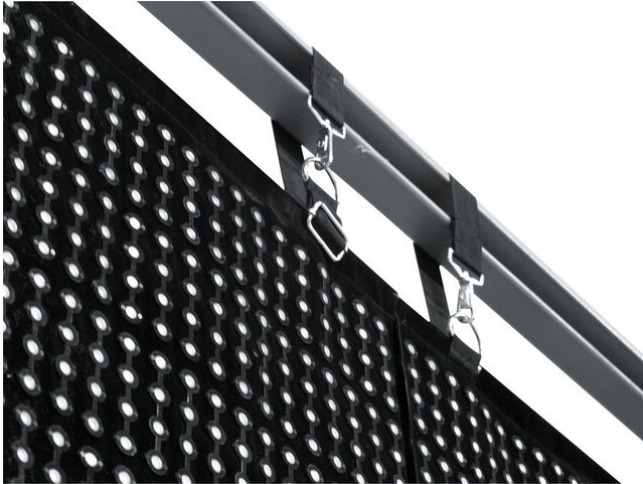

eurolite®

LSD-50E MK2 custom / per m²

Custom sizes for LED soft displays (economy version)

Réf. : 80503235
GTIN: 4026397542585

L'article n'est plus disponible.

eurolite®

LSD-50E MK2 custom / per m²

Custom sizes for LED soft displays (economy version)

Réf. : 80503235
GTIN: 4026397542585

Caractéristiques:

- Fully assembled LED soft displays (economy version) produced according to your individual dimensions - contact our sales team!
- Production of model LSD-50E available in steps of 0.8 meters (equals 16 pixels)
- Maximum size 1280 x 1024 pixels
- For quick 2-man installation and uncomplicated transport, a size of up to 5 meters per display is recommended
- Price per square meter
- Available in black and white
- Regular delivery time by sea freight: about 9 weeks
- Short-term delivery by air freight: about 4 weeks