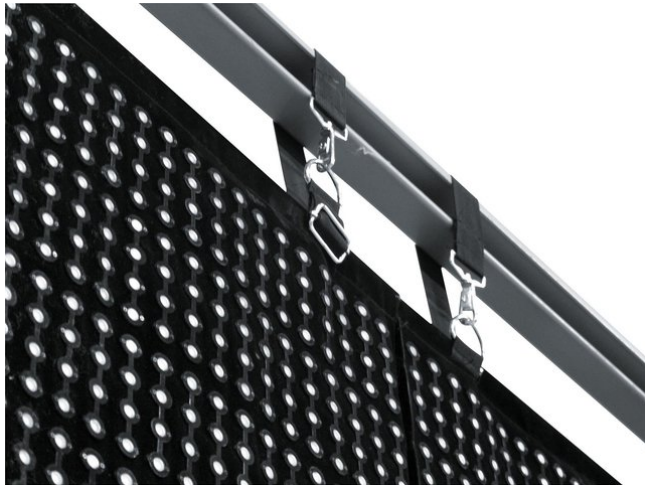

## LSD-37.5E MK2 custom / per m<sup>2</sup>

Custom sizes for LED soft displays (economy version)

Réf. : 80503237

GTIN: 4026397542592

**L'article n'est plus disponible.**

### Caractéristiques:

---

- Fully assembled LED soft displays (economy version) produced according to your individual dimensions - contact our sales team!
- Production of model LSD-37.5E available in steps of 0.6 meters (equals 16 pixels)
- Maximum size 1280 x 1024 pixels
- For quick 2-man installation and uncomplicated transport, a size of up to 5 meters per display is recommended
- Price per square meter
- Available in black and white
- Regular delivery time by sea freight: about 9 weeks
- Short-term delivery by air freight: about 4 weeks