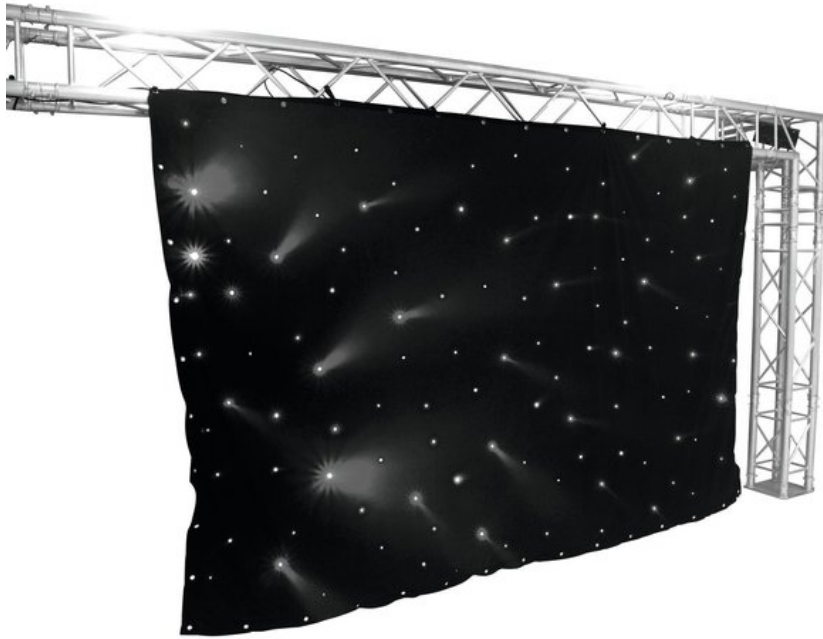

## EUROLITE CRT-120 LED-Curtain 6400K

LED curtain with 120 cold white LEDs and compatible DMX controller (3 x 2 m)

Réf. : 80503410

GTIN: 4026397417340

**L'article n'est plus disponible.**

### Caractéristiques:

- Black curtain with 120 white 5 mm LEDs (6400 K)
- Easy installation via seamed edge with 20 mm eyelets in 20 cm distances
- Operating modes: full on, auto, sound-active, DMX512
- Sound-control via built-in microphone
- Different programs and strobe effect adjustable
- Strobe effect with adjustable speed (1-12 flashes/sec)
- DMX512 control via regular DMX controller (occupies 8 channels)
- Several curtains can be linked via DMX512
- Water-repellent and flame-resistant
- Ready for connection with power plug and controller
- Ideal for stages, parties or mobile DJs
- Commandé via stand-alone; DMX
- Déjà préprogrammé pour %: LED PC-Control 512

	Hauteur : 2 m
Poids:	4,35 kg
DMX channels:	8
DMX connection:	3-pin XLR
Curtain connection:	5-pin DIN
LED number:	120
LED type:	5 mm
Sound-control:	via built-in microphone
Flash rate:	1-12 Hz
Curtain dimensions (W x H):	3 x 2 m
Curtain weight:	3.6 kg
Controller dimensions (L x W x H):	220 x 125 x 65 mm
Controller weight:	1 kg
<b>Spécifications juridiques</b>	
Produit spécial:	Non destiné à l'éclairage de la pièce dans les ménages
Utilisation:	Éclairage pour effets de spectacle