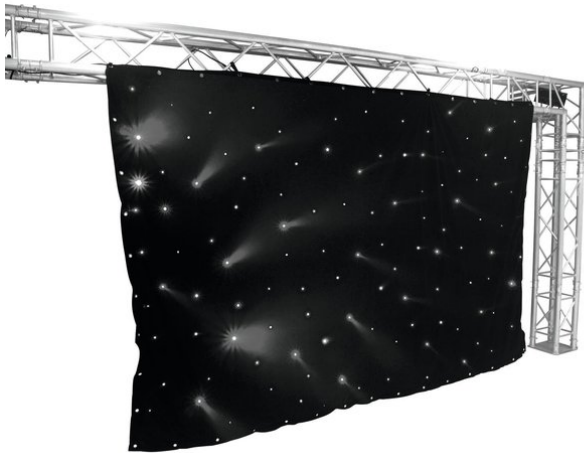

eurolite®

CRT-120 LED-Curtain 6400K

LED curtain with 120 cold white LEDs and compatible DMX controller (3 x 2 m)

Réf. : 80503410
GTIN: 4026397417340

L'article n'est plus disponible.

eurolite®

CRT-120 LED-Curtain 6400K

LED curtain with 120 cold white LEDs and compatible DMX controller (3 x 2 m)

Réf. : 80503410
GTIN: 4026397417340

Caractéristiques:

- Black curtain with 120 white 5 mm LEDs (6400 K)
- Easy installation via seamed edge with 20 mm eyelets in 20 cm distances
- Operating modes: full on, auto, sound-active, DMX512
- Sound-control via built-in microphone
- Different programs and strobe effect adjustable
- Strobe effect with adjustable speed (1-12 flashes/sec)
- DMX512 control via regular DMX controller (occupies 8 channels)
- Several curtains can be linked via DMX512
- Water-repellent and flame-resistant
- Ready for connection with power plug and controller
- Ideal for stages, parties or mobile DJs
- Commandé via stand-alone; DMX
- Déjà préprogrammé pour %: LED PC-Control 512