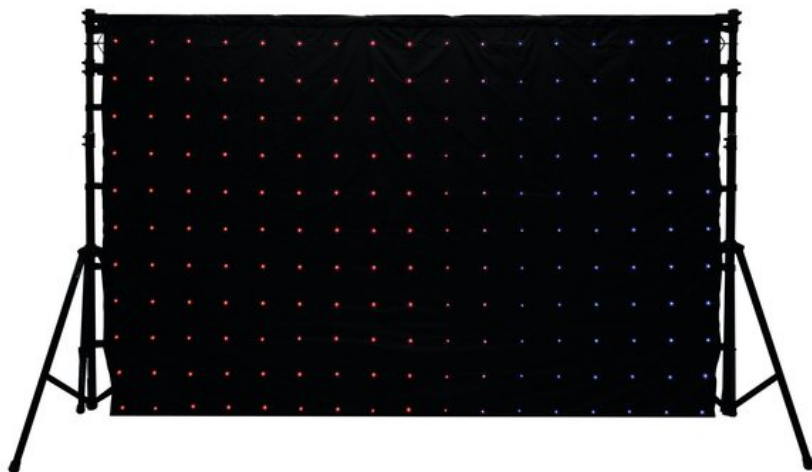

## EUROLITE CRT-200PRO MK2 LED Curtain 3x2m

LED effect curtain for multimedia animations

Réf. : 80503431

GTIN: 4026397523829

**L'article n'est plus disponible.**

### Caractéristiques:

- LED effect curtain with PC control
- 187 super-bright TCL LEDs (5 mm) provide for an exquisite RGB color mix
- Each LED individually addressable for displaying multimedia content, texts, dynamic light effects, color fades and animations
- Ideal as stage backdrop for bands, clubs and mobile DJs
- Water-repellent and flame-resistant curtain fabric
- Several LED curtains can be combined and run synchronously
- PC, DMX and auto control with the optional network controller
- Easily create your own content with the PC software LPlayer for stunning animations such as video loops, screen captures, logos, running lights and starry sky effects
- Loops all around for easy suspension
- Fast and uncomplicated setup
- Low weight
- Comes with practical transport bag
- Operation with included PSU
- EUROLITE CRT-200PRO MK2 Controller (No. 80503432) must be ordered separately

### Logistique

EAN / GTIN: 4026397523829

Poids: 6,20 kg

Longueur: 0.53 m

Largeur: 0.40 m

Hauteur: 0.20 m

### Données techniques:

Alimentation électrique: 100-240 V CA, 50/60 Hz

Dimension: Largeur : 3 m

Hauteur : 2 m

via included PSU

Power consumption:	30 W
Resolution (W x H):	17 x 11 pixels
Pixel pitch:	180 mm
LED type:	TCL, 5 mm
Dimensions (W x H):	3 x 2 m
Weight:	3.2 kg
Spécifications juridiques	
Produit spécial:	Non destiné à l'éclairage de la pièce dans les ménages
Utilisation:	Éclairage pour effets de spectacle