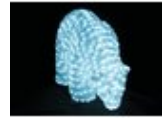

EUROPALMS LED POLAR BEAR KID (750 LEDs)

Life-size LED polar bear cub

Réf. : 83330205

GTIN: 4026397294361

L'article n'est plus disponible.

Description:

These extravagant EUROLIGHT 3D figures are manufactured in an elaborate workmanship and have up to 1,900 long-life LEDs interwoven into a crystal resin that looks incredibly like fur. These selected figures are life-like size, stunning when illuminated and will draw attention as a centerpiece of every decoration. Each figure is handmade and unique. They are made to IP44 standards and are therefore suitable for indoor or outdoor use and ready for connection with outdoor power cord and safety transformer.

Logistique

EAN / GTIN: 4026397294361

Poids: 8,60 kg

Longueur: 0.53 m

Largeur: 0.43 m

Hauteur: 0.32 m

Caractéristiques:

- This fellow feels comfortable in your garden - even if you do not live in the Antarctic.
- Extravagant 3D sculpture ideal for the home and garden or commercial decoration
- Life-size figure made of high-quality crystal resin
- 750 long-life white LEDs
- Each figure is handmade and unique
- Ready for connection with outdoor power cord and safety transformer (IP44)