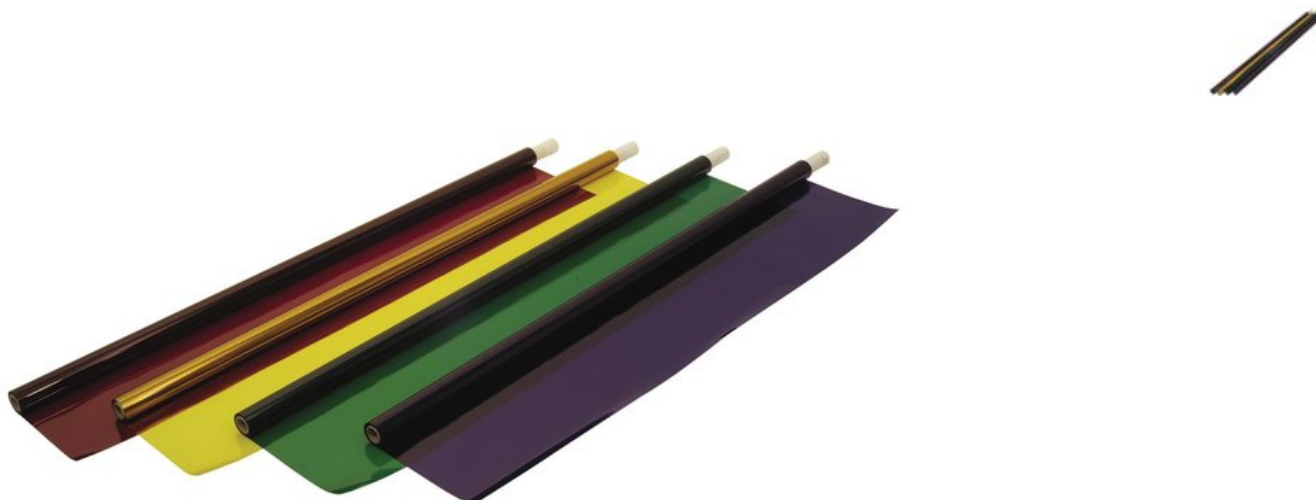

## Color foil roll 193 rosy amber 122x762cm

Films de couleur de haute qualité

Réf. : 94011930

GTIN: 4026397018455

---

### Description:

---

Quality makes the difference!

EUROLITE color foils are extremely heat-resistant and can therefore be used with high-performance halogene-spots. We offer a great variety of color foils and correction-filters.

The standard dimension are 1.2 x 7 m (rolls), 50 x 60 cm pieces or precut for PAR 36, PAR 56 and PAR 64 spots and for neon-tubes.

When ordering color foils, please state the color-no. and the article-no. in order to prevent misunderstandings and false deliveries.

### Caractéristiques:

---

- For adding colour to a white beam
- Attached in color-filter frames in front of halogene-spots
- Great variety of colors
- Dimensions 122 x 762 cm