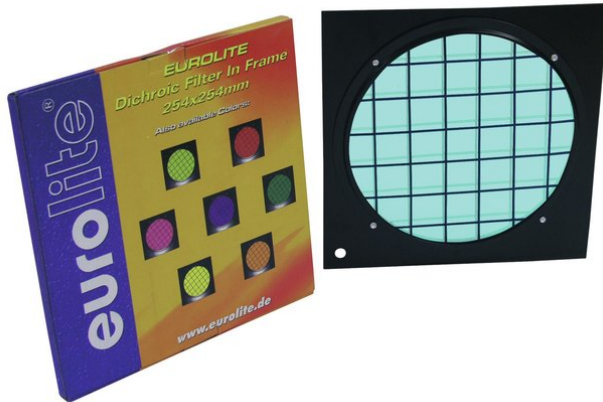

## Turquoise Dichroic Filter bl Frame PAR-64

Filtre dichroïque

Réf. : 94303550

GTIN: 4026397180473

**L'article n'est plus disponible.**

### Caractéristiques:

---

- The professional solution!
- Color filter with highest constancy
- No more fading-out and burn-outs
- For adding colour to a white beam
- Attached in color filter frames
- Great variety of colors
- Dimensions 254 x 254 mm
- For PAR 64 profi-spot