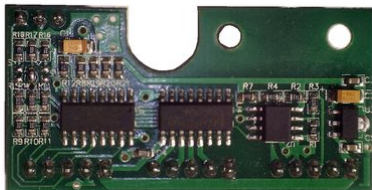

Platine (driver/derby) LED KLS- Kombo (CRT DR_LED_Mpb) Derby

Réf. : E6507855

GTIN: 4026397547849

Prix de catalogue: 8.5 €
TVA 19% incl.

Platine (driver/derby) LED KLS- Kombo (CRT DR_LED_Mpb) Derby

Réf. : E6507855