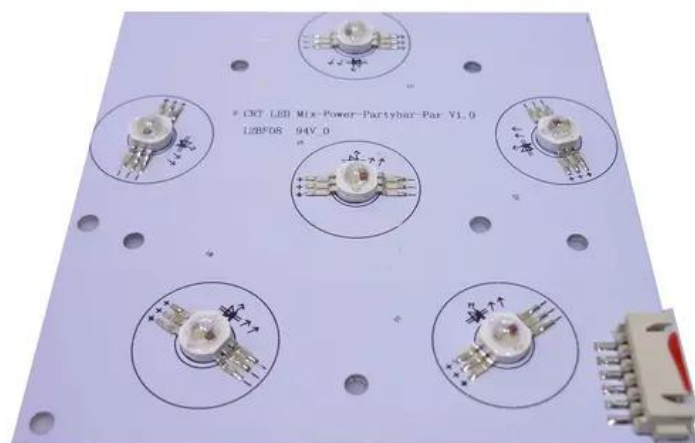

# Pcb (LED) KLS Laser Bar PRO (Par) (CRT LED Mix-Power-Partybar-Par V1.0) Réf. : E6509053

GTIN: 4026397598209

---

---