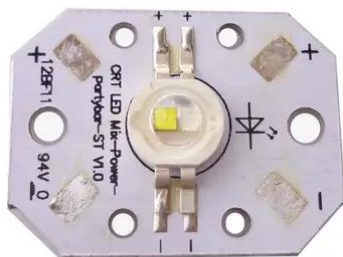

## PCB (LED) BCL 3W LED KLS- Kombo Laser Pro (CRT LED Mix- Power-partybar-ST V1.0)

Réf. : E6509505  
GTIN: 4026397623536

**Prix de catalogue: 2.75 €**  
TVA 19% incl.

---

## PCB (LED) BCL 3W LED KLS- Kombo Laser Pro (CRT LED Mix- Power-partybar-ST V1.0)

Réf. : E6509505  
GTIN: 4026397623536