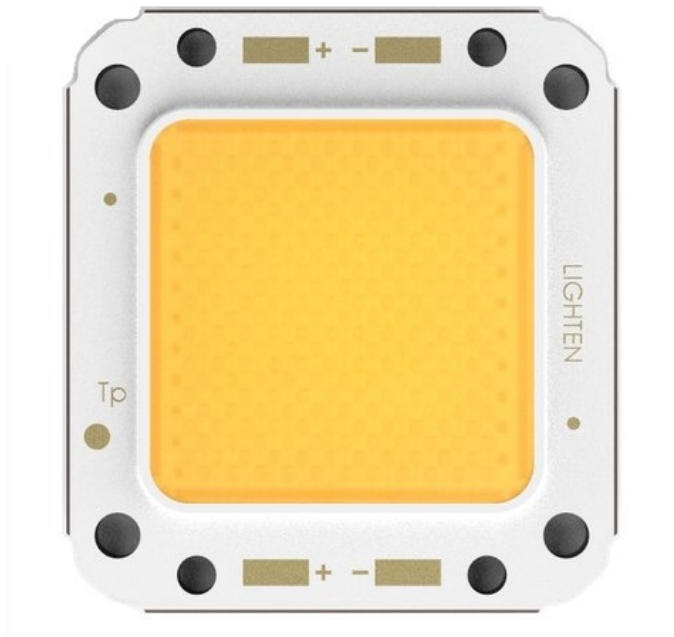

## LED COB 100W 3100K LED Profile 100W WW (LTCW1020-100-016)

Réf. : E6509649  
GTIN: 4026397630534

---

**Prix de catalogue: 195.72 €**

TVA 19% incl.