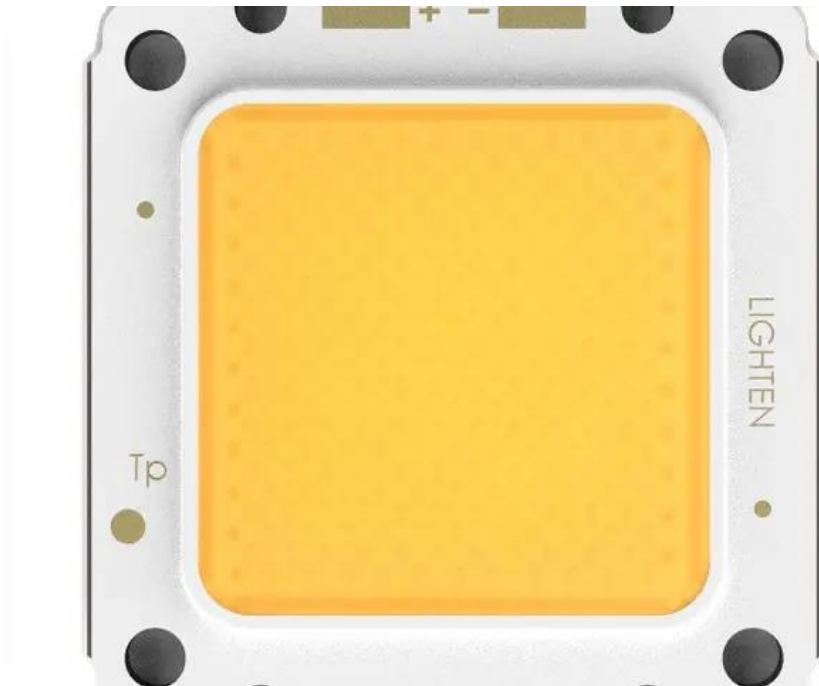

# LED COB 100W 3100K LED Profile 100W WW (LTCW1020-100-016)

Réf. : E6509649  
GTIN: 4026397630534

---

---