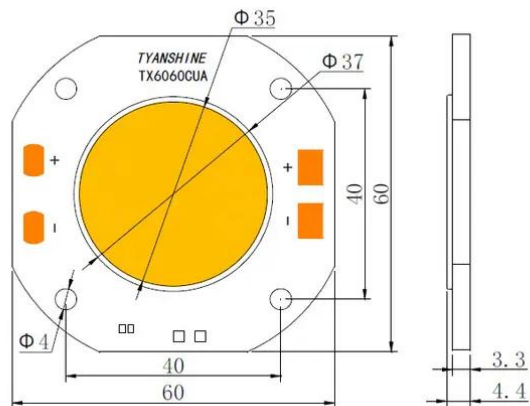

LED COB 250W 3000K LED PFE-250 3000K Profile Spot (TX-6060W250D180CUY)

Réf. : E6510308
GTIN: 4026397654943

Prix de catalogue: 314.87 €
TVA 19% incl.

LED COB 250W 3000K LED PFE-250 3000K Profile Spot (TX-6060W250D180CUY)