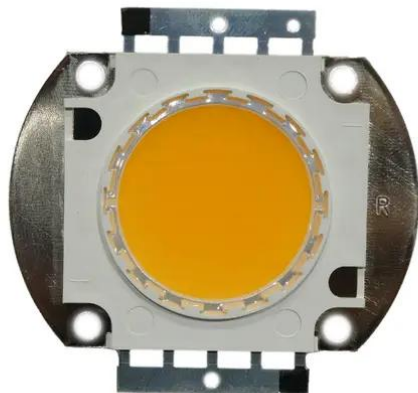

## LED COB 100W WW Audience Blinder 2x100W LED COB WW

Réf. : E6511280

GTIN: 4026397732023

---

## LED COB 100W WW Audience Blinder 2x100W LED COB WW

Réf. : E6511280

GTIN: 4026397732023

**Caractéristiques:**

---