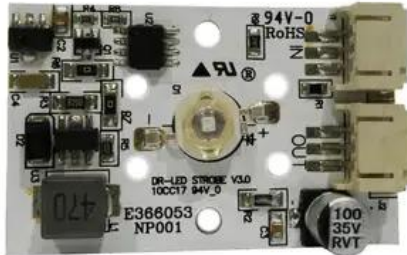

# Pcb (LED) LED KLS Scan Pro (CRT\_DR\_LED\_STROBE V3.0 UV\_2W)

Réf. : E6511315  
GTIN: 4026397723236

---

**Prix de catalogue: 5.55 €**

TVA 19% incl.

---