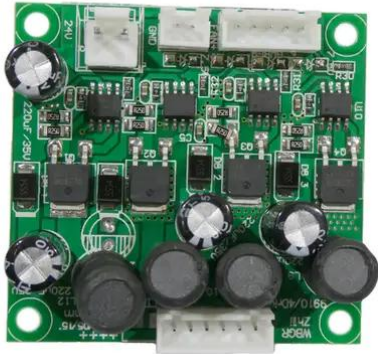

## Pcb (LED driver 1) LED B-100 Hypno Single Ball (WBGR ZHILI 4drive)

Réf.: E6512094  
GTIN: 4026397742046

---

## Pcb (LED driver 1) LED B-100 Hypno Single Ball (WBGR ZHILI 4drive)

Réf. : E6512094  
GTIN: 4026397742046