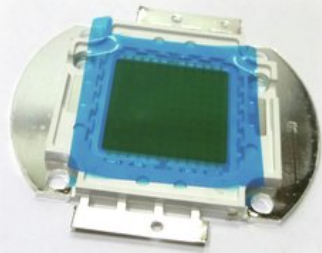

# LED COB 200W WW Theatre COB 200 WW (200WW)

Réf. : E6519593  
GTIN: 4026397689143

---

**Prix de catalogue: 130.46 €**

TVA 19% incl.

---