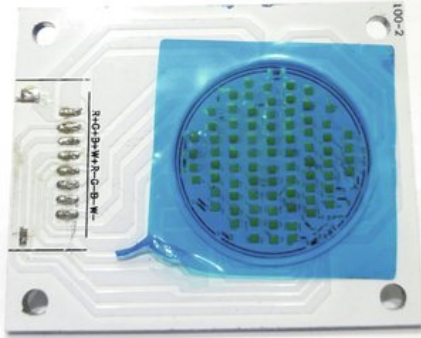

# LED COB 200W CW/WW Theatre COB 200 WW/CW (CZ200W-W-WW)

Réf. : E6519594  
GTIN: 4026397689167

---

**Prix de catalogue: 189.92 €**

TVA 19% incl.

---