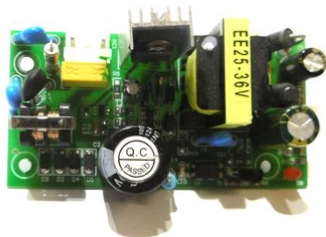

**Pcb (Power supply) 12V/3A LED
SLS-360 UV 36x1W Floor
(T12V3A-6PCB)**

Réf. : E6519746
GTIN: 4026397698688

Prix de catalogue: 32.56 €
TVA 19% incl.

**Pcb (Power supply) 12V/3A LED
SLS-360 UV 36x1W Floor
(T12V3A-6PCB)**