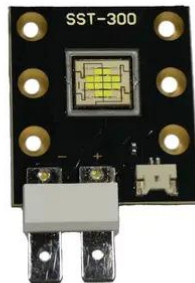

LED COB 180W 8300K LED TMH-S180 (SST-300 WT-180S56P12)

Réf. : E6519909

GTIN: 4026397707465

LED COB 180W 8300K LED TMH-S180 (SST-300 WT-180S56P12)

Réf. : E6519909

GTIN: 4026397707465

Caractéristiques:
