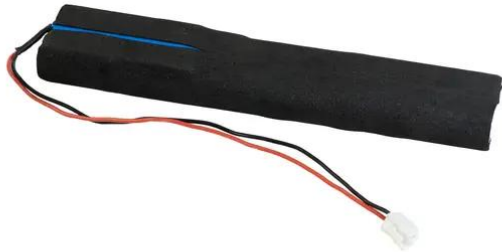

**Akku 11.1V/4400mAh Li-Ion
(TDB902) AKKU PT-100/32 Pixel
DMX Tube (long battery)**

Réf. : E6519923
GTIN: 4026397707977

**Akku 11.1V/4400mAh Li-Ion
(TDB902) AKKU PT-100/32 Pixel
DMX Tube (long battery)**