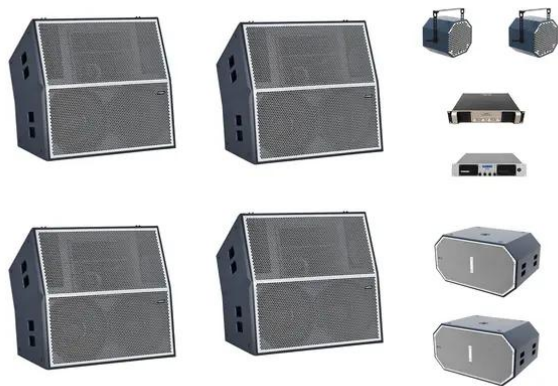

PSSO®

Prime Set XXL

Art.n.: 20000515

GTIN:

PSSO®

Prime Set XXL

Art.n.: 20000515

GTIN:

Features :

PSSO PRIME-315 Club Speaker System

PRO PA speaker, 2 x 15" woofer, 6.5" + 2 x 1.4" horn-loaded, 1800 W RMS (Biamp)

- Rugged pro PA speaker, qualified for suspension and clubs
- Biamp operation
- Housing made of 25 mm (17 layers) and 18 mm (13 layers) birch plywood
- Premium custom-made drivers by European manufacturer CELTO Acoustique
- 2 x 38 cm neodymium bass speaker (15") with diecast aluminum basket
- 16.5 cm neodymium midrange speaker (6.5") with diecast aluminum basket, 51 mm voice coil (2")
- 36 mm neodymium driver (1.4"), 72 mm voice coil (2.8")
- Bassreflex system
- Neutrik Speakon connectors
- Scratch-resistant lacquer surface
- Applications: standing or suspended