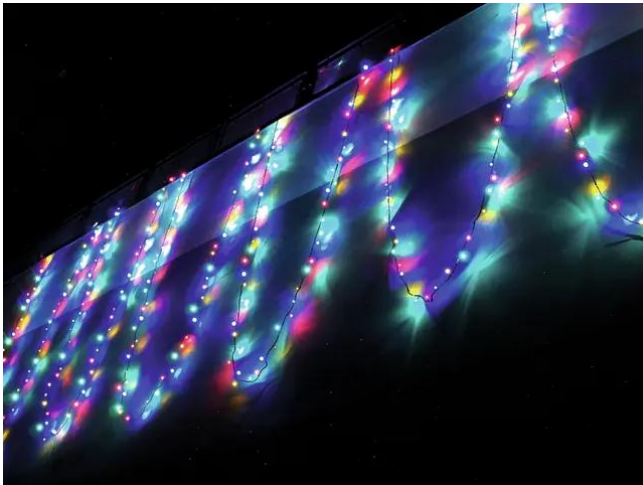

## LED garland 230V 200 RGBY LEDs w.C.

Exclusive LED light chain for stylish deco effects!

**Art.n.: 50499250**

GTIN: 4026397271096

### Features :

---

- Light chain with 200 LEDs in the colors red, green, blue and yellow for decorative lighting
- Intergrated controller for selecting various effects
- 24.5 meters long with 10-meter feed line with power unit