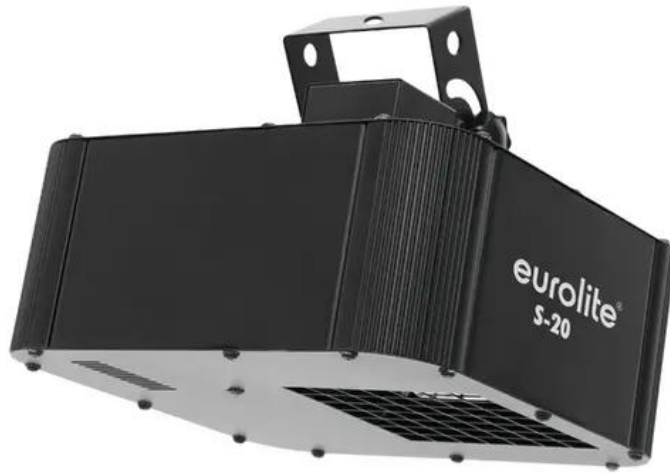

EUROLITE LED S-20 Laser simulator

Laser effect simulator with 20 W LED, directs beam via mirror, with DMX

Art.n.: 51812596

GTIN: 4026397577679

Features :

- 1 high-power 20-watt LED (LumiEngin-CU-SC) for striking light effects
- 10 or 13 DMX channel mode selectable
- DMX-controlled operation or stand-alone operation with Master/Slave function
- DMX control via any standard DMX controller
- Functions: DMX modes, PAN/TILT, internal programs, static colors, strobe effect with variable speed, sound-control, Master/Slave function
- 8 brilliant, dichroic colors plus white
- Control board with 4-digit LED display, 90° reversible
- Sound-controlled via built-in microphone, adjustable microphone sensitivity
- Compact housing
- Low power consumption
- Switch-mode power supply for operation between 100 and 240 volts
- Ready for connection via enclosed power cord
- Ideal for party-rooms, small discotheques or mobile discotheques
- 1 LED 20 W high power bianco freddo (CW)
- Gobo
- Effetto raggiante; effetto Beam
- Il dispositivo è raffreddato tramite Ventola
- Controllabile via stand-alone; DMX; controllo della musica via microfono
- Fixtures disponibili per Light'J; LED PC-Control 512