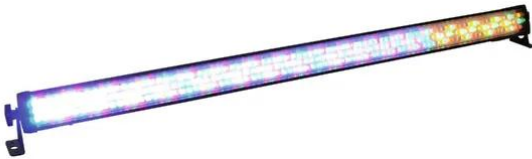

eurolite®

LED BAR-252 RGBA 10mm 20°

Versatile LED-RGBA color changer

Art.n.: 51930418
GTIN: 4026397397031

L'articolo non è più disponibile.

eurolite®

LED BAR-252 RGBA 10mm 20°

Versatile LED-RGBA color changer

Art.n.: 51930418
GTIN: 4026397397031

Features :

- Operable in stand-alone mode or via DMX
- DMX512 control possible via any commercial DMX controller (occupies max.19 channels)
- 4, 6 or 19 DMX channels selectable for numerous applications
- Sound-control via built-in microphone
- Comfortable addressing and setting via control panel with LCD display and four operating buttons
- Functions: Static colors, RGBA color blend, internal programs, dimmer and strobe settings via DMX, Master/Slave
- Equipped with 252 x 10 mm LED
- Locking possibility at the mounting bracket
- Ready for connection with power cord and safety plug
- Available in 2 LED beam angles: 20° or 40°
- Advantages of high-power LED technology: extreme light output, long life, low power consumption, defacto maintenance free with brilliant light radiation
- Effetto stroboscopico
- Controllabile via stand-alone; DMX
- Fixtures disponibili per Light´J; LED PC-Control 512