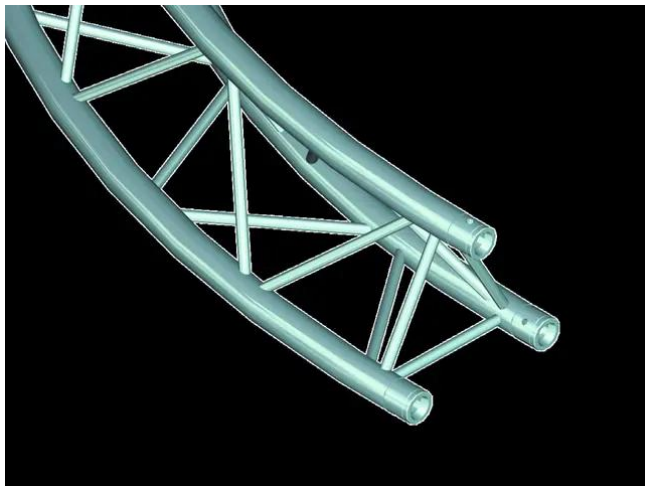

## TRILOCK 6082 Elemento circolare 6m in.45° $\Lambda$

Art.n.: 60302488  
GTIN: 4026397501070

# alutruss

---

### Features :

---

- Tubo della cinghia: 50 mm
- Made in Europe