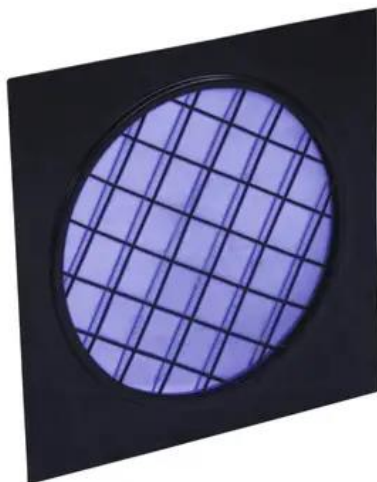

EUROLITE Blue Dichroic Filter black Frame PAR-56

Dichroic filter

Art.n.: 9430020A

GTIN: 4026397180374

Descrizione :

Forget about foils!

If you compare LEDs to ordinary illuminants or dichroic filters to standard color foils, you will get the same result. Just like the diodes, the filters can convince with their unbeatable value for money and their longlife performance. As distinct to the foils, they do not fade, stay clean and do not deform. The spot's light is handled just the way it should be. Besides the various colors of our filters, the corresponding frames can also be delivered in black or silver. Once you have bought the filters, you will never be in trouble again. Trust in us!

Features :

- The professional solution!
- Color filter with highest constancy
- No more fading-out and burn-outs
- For adding colour to a white beam
- Attached in color filter frames
- Great variety of colors
- Dimensions 225 x 225 mm
- For PAR 56 profi-spot

Colore: Blu

Misure: Lunghezza: 22,50 cm

Contenuto della confezione:
