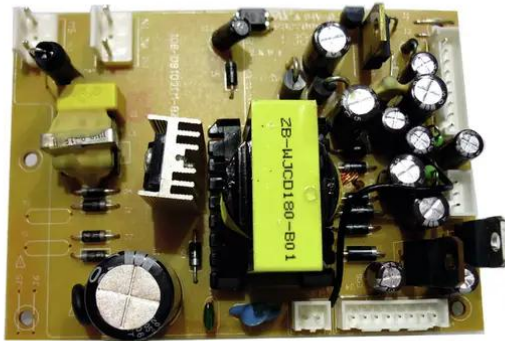

## Pcb (Power supply) XMT (ZB-WJCD180-B01)

Art.n.: E6506716  
GTIN: 4026397495461

---

## Pcb (Power supply) XMT (ZB-WJCD180-B01)

Art.n.: E6506716  
GTIN: 4026397495461

**Features :**

---