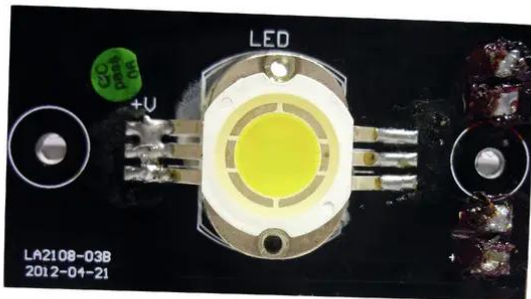

## Pcb (LED) PMB 3200K (LA2108-03B)

Art.n.: E6506762  
GTIN: 4026397497021

---

## Pcb (LED) PMB 3200K (LA2108-03B)

Art.n.: E6506762  
GTIN: 4026397497021

**Features :**

---