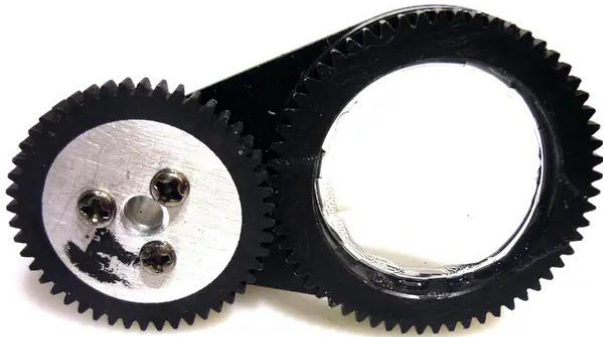

Prism TMH-30/60 3-ways with holder

Art.n.: E6506900
GTIN: 4026397500042

Prism TMH-30/60 3-ways with holder

Art.n.: E6506900
GTIN: 4026397500042

Features :
